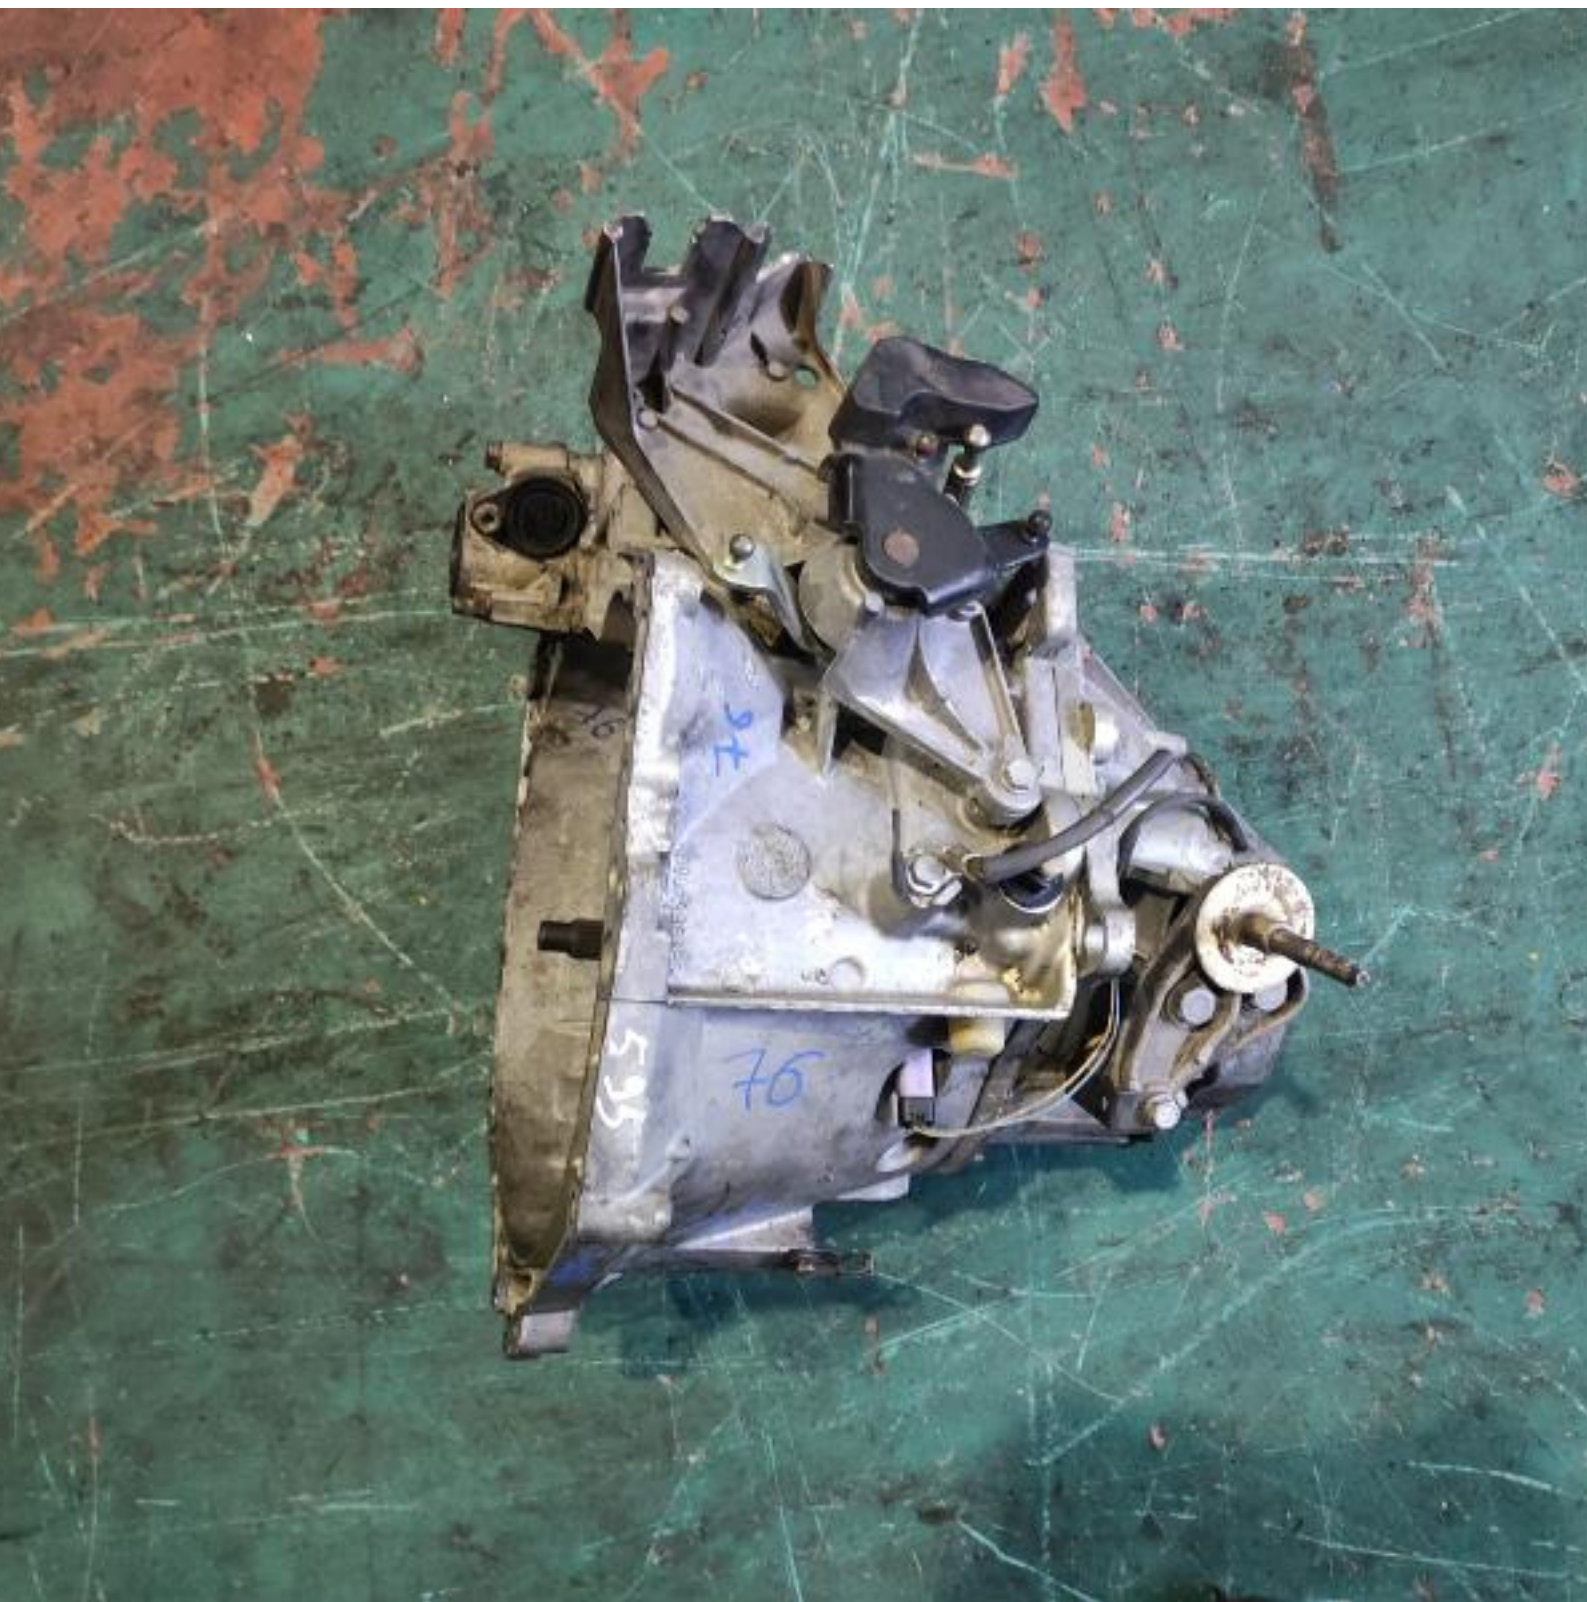

**CAJAS DE CAMBIO - 20DP29#76 - CAJA CITROEN XSARA PICASSO (N68) 1.6 HDI (2005-2011)**

(C005/2º)

A close-up photograph of a metal casting, likely aluminum, showing two identification numbers stamped into the surface. The numbers are '20DP29' and '0656662'. The casting has a rough, textured appearance and is secured with bolts on the left side. The background is dark and indistinct.