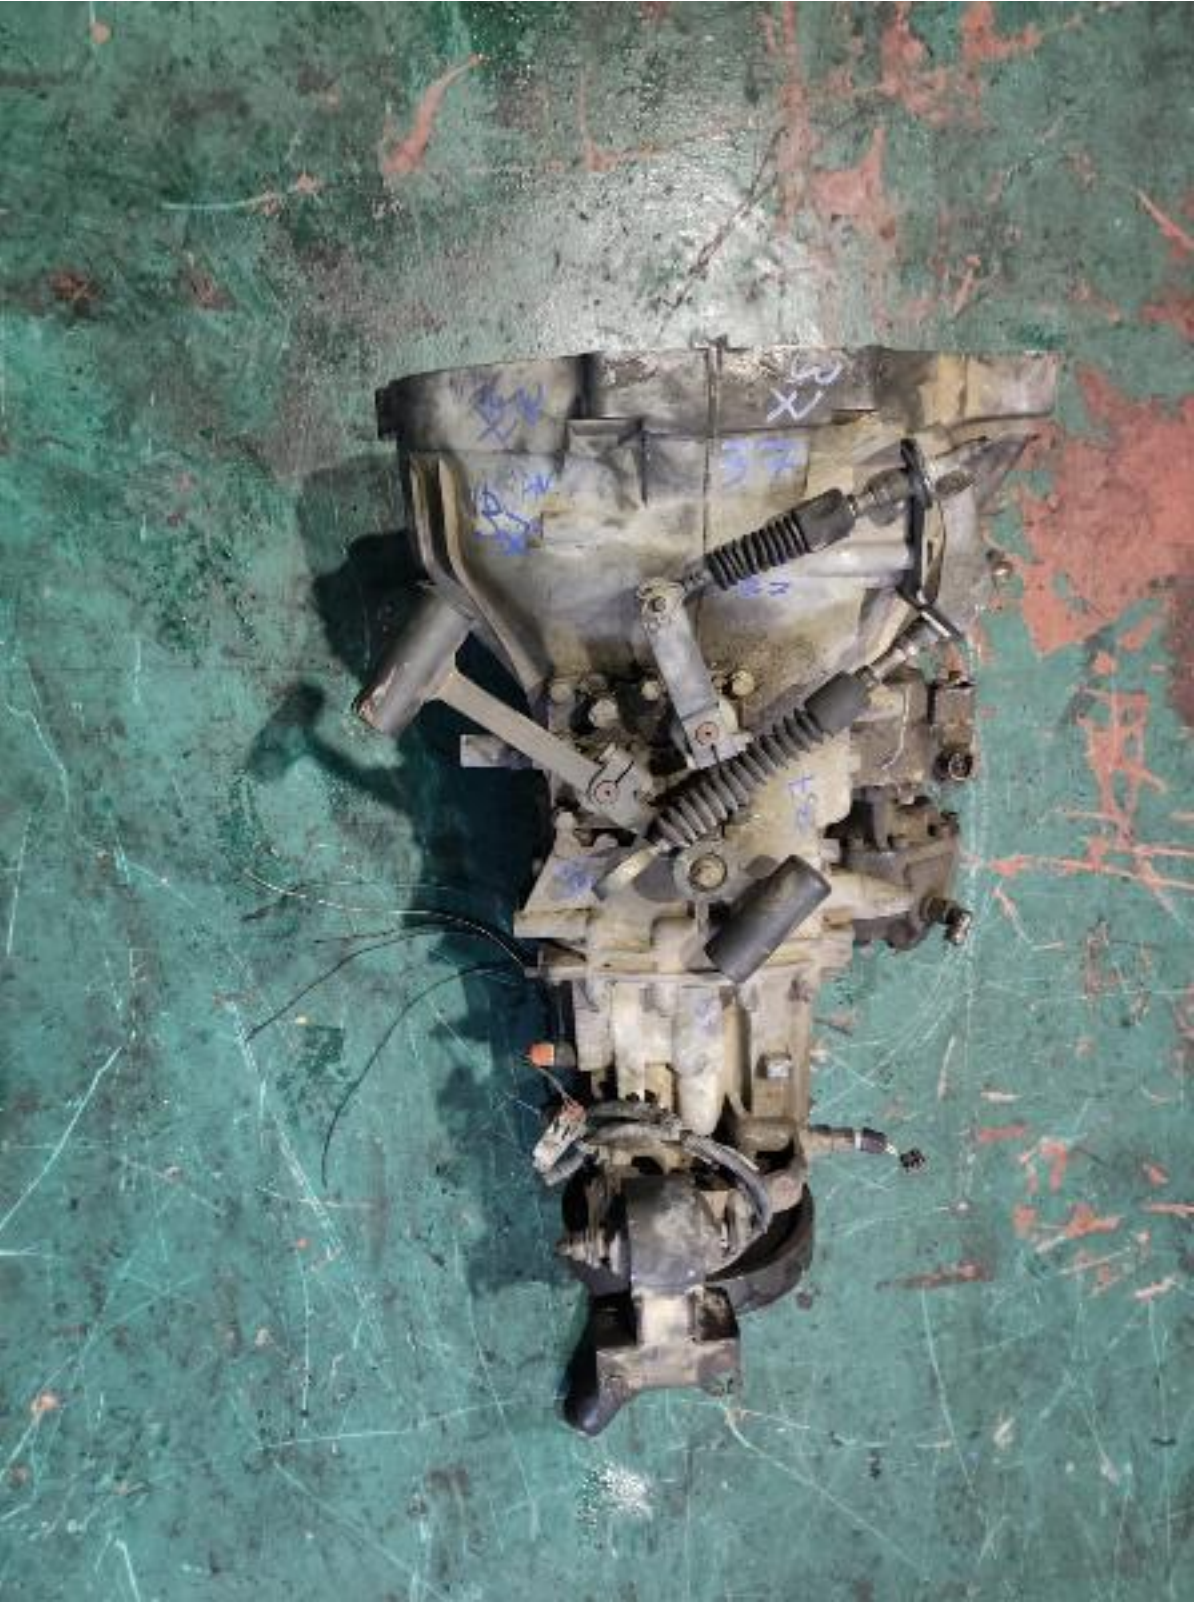

CAJAS DE CAMBIO - 6S380 - CAJA DE CAMBIOS RENAULT MASCOTT 3.0

(C006)

ZF FRIEDRICHSHAFEN AG
MADE IN HUNGARY

ECOLITE

6S 380 VO

PARTS LIST NO.

MODEL

SERIAL NO.

1323 065 010

333624

CUSTOMER SPEC. NO.

32010-MB900

TOTAL RATIO

5.38-0.79

SPEEDO RATIO

IMP/US/GE